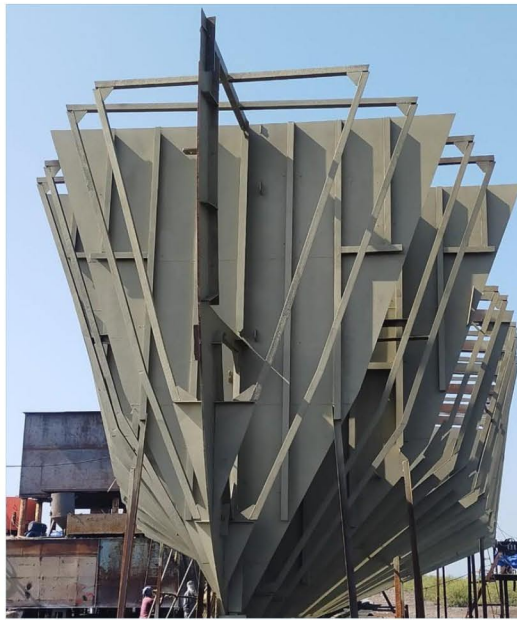

GUJARAT MARINE ENGINEERING WORKS

Office Address

📍 210, Panorma Complex, Opp. DSP
Bungalow, Jamnagar - 361 001.
Gujarat - INDIA

Works

📍 Near Sakar Peer Durgah, Behind DCC,
Sikka - 361 140, Jamnagar District,
Gujarat - INDIA

☎ +91 98252 11898
☎ +91 98251 99349

✉ j.v.sati@hotmail.com
🌐 www.gmewjamnagar.com